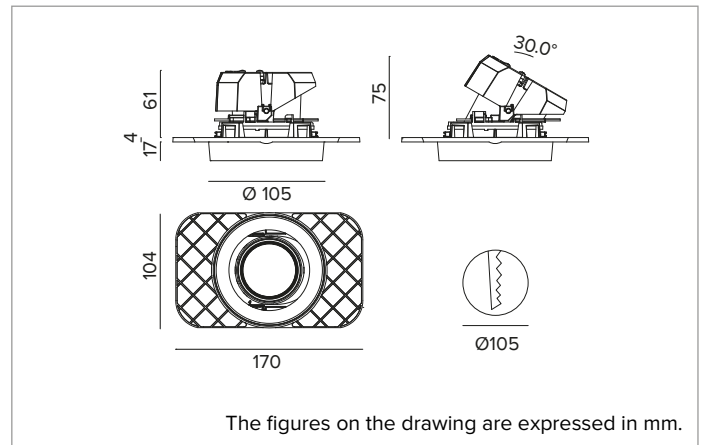

1T8749ELTR | CTEVO ARCHITECTURAL 105

Adjustable recessed LED projector in a trimless version

		3500K	H(m)	D(m)	Emax(lx)
		Ra90		14°	
		Fixture Power	21W	1	0.24
		Source Flux	1960lm	2	0.49
		Fixture Flux	1391lm	3	0.73
		Efficacy	65lm/W	4	0.97
TS1304	Imax=6835cd/klm	Imax	13396cd	5	1.21