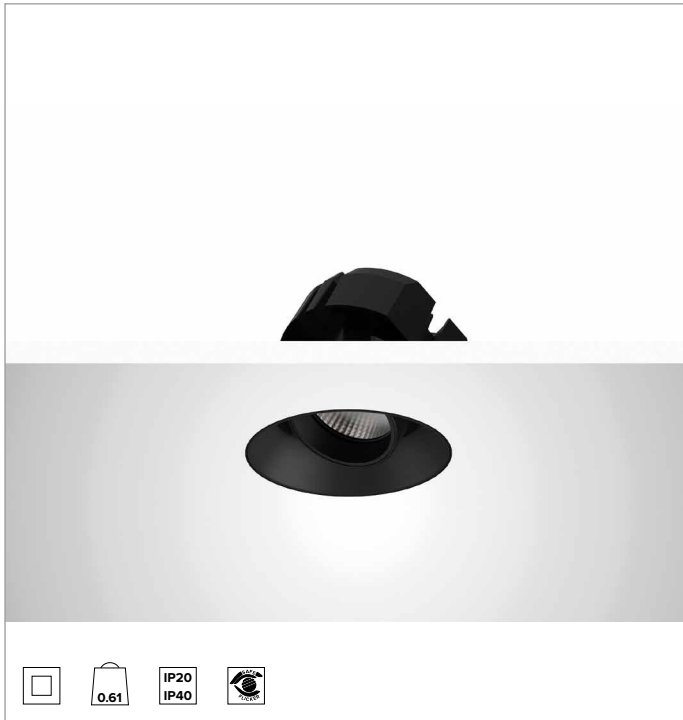

1T8749ELTR | CTEVO ARCHITECTURAL 105

Adjustable recessed LED projector in a trimless version

		3500K	H(m)	D(m)	Emax(lx)
		Ra90		14°	
		Fixture Power	21W	1	0.24
		Source Flux	1960lm	2	0.49
		Fixture Flux	1391lm	3	0.73
		Efficacy	65lm/W	4	0.97
TS1304	Imax=6835cd/klm	Imax	13396cd	5	1.21

CCT nominal: 3500K

Lifetime (L80/B10): >50000h tq +25°C

ILLUMINOTECHNICAL CHARACTERISTICS

SP - precision optics with a black silicone cut off ring. Version with a convex faceted highly reflective anodised aluminium reflector and a holographic diffusion filter. UGR<19 (EN 12464-1).

Optic: REFLECTOR

Beam angles: SP

Optical efficiency: 71%

Fixture flux: 1391lm

Luminous efficacy: 65lm/W

Photobiological safety: Compliant with RG1 low risk group

MECHANICAL CHARACTERISTICS

Die-cast black painted anodised aluminium body and dissipator. Black colour cover. The optical unit can be adjusted up to 30° on the vertical plane with a mechanical beam locking system and a graduated scale, and 358° on the horizontal plane. Trimless version with a load-bearing element for installation and finishing in plasterboard.

Colour and finish: Deep black

Weight: 0.61Kg

Version: TRIMLESS

Degree of protection: IP20 for recessed part

Degree of protection: IP40 for exposed part

ELECTRICAL CHARACTERISTICS

Integrated electronic ON-OFF driver.